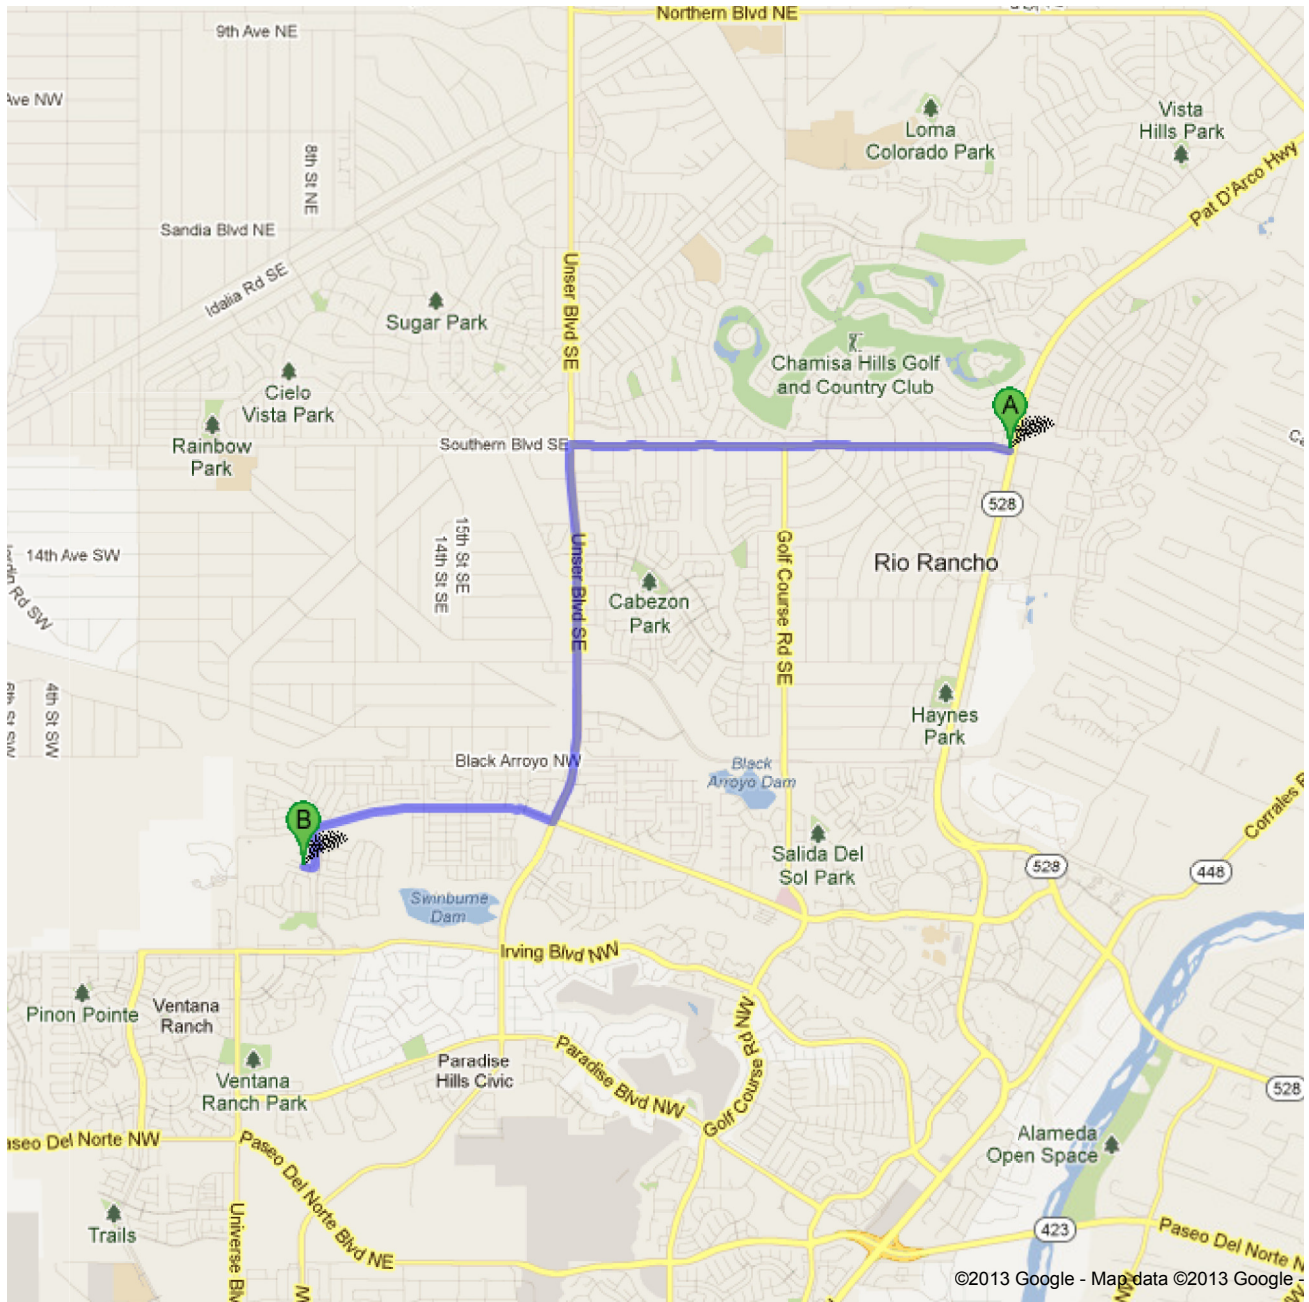

**Directions to 6223 Corte Alzira NW,
Albuquerque, NM 87114**
5.9 mi – about 12 mins

A Southern Blvd SE

- | | | |
|---|---|---------------------------|
| 1. | Head west on Southern Blvd SE toward Pinehurst Rd SE
About 4 mins | go 2.3 mi
total 2.3 mi |
|  | 2. Turn left onto Unser Blvd SE
About 3 mins | go 2.0 mi
total 4.3 mi |
|  | 3. Turn right onto McMahon Blvd NW
About 3 mins | go 1.3 mi
total 5.6 mi |
|  | 4. Turn left onto Kayenta Blvd NW | go 0.1 mi
total 5.7 mi |
|  | 5. Take the 1st right onto Calle Naron | go 144 ft
total 5.7 mi |
|  | 6. Turn left onto Calle Marida NW | go 0.1 mi
total 5.8 mi |
|  | 7. Calle Marida NW turns slightly right and becomes Corte Alzira NW
Destination will be on the right | go 315 ft
total 5.9 mi |

B 6223 Corte Alzira NW, Albuquerque, NM 87114

These directions are for planning purposes only. You may find that construction projects, traffic, weather, or other events may cause conditions to differ from the map results, and you should plan your route accordingly. You must obey all signs or notices regarding your route.

Map data ©2013 Google

Directions weren't right? Please find your route on maps.google.com and click "Report a problem" at the bottom left.